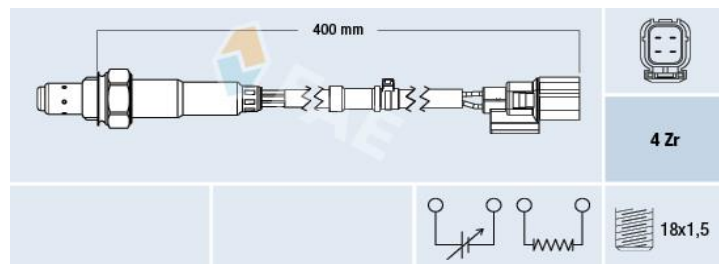

Ref. FAE 77698

OUR
PASSION
DRIVES
YOUR
VEHICLE

Oxygen sensor	Sonda Lambda	Sonde lambda	Lambdasonde

OEM	Ref. / Part Number
HONDA	36532-RSP-E01
HONDA	36532-RSP-E010-M2

HONDA	Civic VIII Fastback (FN, FK)	Type R (FN2)	K20Z4
		148	201
		09.2006