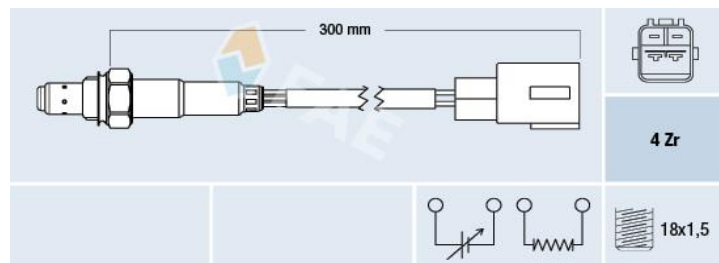

Oxygen sensor	Sonda Lambda	Sonde lambda	Lambdasonde

OEM	Ref. / Part Number
TOYOTA	89465-20730
TOYOTA	89465-50060
TOYOTA	89465-50080
TOYOTA	89465-50120
TOYOTA	89465-50150
TOYOTA	89465-60150

LEXUS	GS (GRS19, UZS19, GWS19)	430	3UZ-FE	208	283	04.2005	11.2011	
LEXUS	GS (UZS161, JZS160)	430	3UZ-FE	208	283	11.2000	12.2004	
LEXUS	LS (F2)	400 (UCF20)	1UZ-FE	216	294	10.1997	12.2000	
LEXUS	LS (F3)	430 (UCF30)	3UZ-FE	208	283	10.2000	08.2006	
LEXUS	LS (UCF20)	400	1UZ-FE	194	264	12.1994	08.1997	
LEXUS	LS (UCF20)	400	1UZ-FE	203	276	09.1998	10.2000	
LEXUS	LS (UCF20)	400	1UZ-FE	209	284	09.1997	10.2000	
LEXUS	LS (UCF30)	430	3UZ-FE	207	282	10.2000	08.2006	
LEXUS	LX (UZJ100)	470	2UZ-FE	173	235	09.2001	03.2008	
LEXUS	LX (UZJ100)	470 (HDJ100)	2UZ-FE	170	231	05.1998	03.2008	
LEXUS	SC (UZZ40)	430	3UZ-FE	210	286	05.2001	07.2010	
LEXUS	SC Descapotable (UZZ40)	430 (UZZ40)	3UZ-FE	215	292	01.2001	07.2010	
TOYOTA	Avensis (T22)	1.6 VVT-i	3ZZ-FE	81	110	10.2000	02.2003	
TOYOTA	Avensis Liftback (T22)	1.6 VVT-i	3ZZ-FE	81	110	10.2000	02.2003	
TOYOTA	Avensis Station Wagon (T22)	1.6 VVT-i	3ZZ-FE	81	110	07.2000	02.2003	
TOYOTA	Land Cruiser 100 (UZJ100)	4,7	2UZ-FE	173	235	01.1998	08.2007	
TOYOTA	Land Cruiser 100 (UZJ100)	4,7	2UZ-FE	175	238	02.2002	08.2007