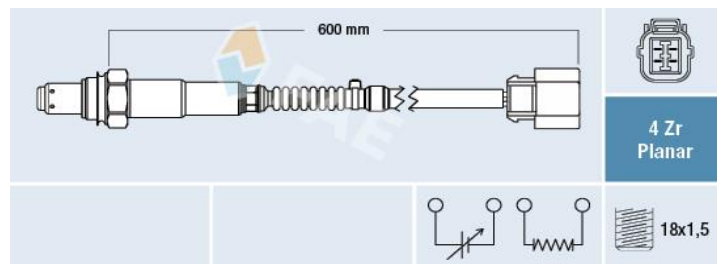

OUR
PASSION
DRIVES
YOUR
VEHICLE

Sonda Lambda	Oxygen sensor	Sonde lambda	Lambdasonde

OEM	Ref. / Part Number
AUSTIN	MHK 500860
FORD	5H4Z9-F472-AA
LAND ROVER	MHK500860
ROVER	MHK 500860

LAND ROVER	Freelander (LN)	2.5 V6 4x4	25 K4F	130	177	11.2000	10.2006
LAND ROVER	Freelander Soft Top (L314)	2.5 V6 4x4	25 K4F	130	177	11.2000	10.2006