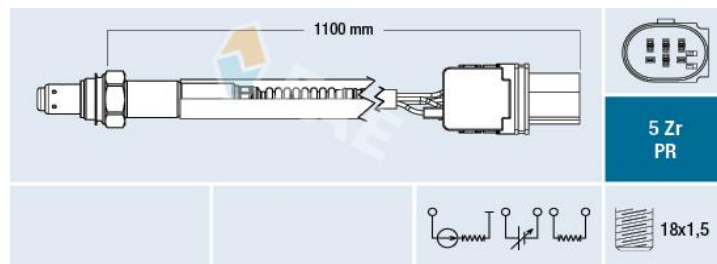

OUR
PASSION
DRIVES
YOUR
VEHICLE

Sonda Lambda	Oxygen sensor	Sonde lambda	Lambdasonde

OEM	Ref. / Part Number
BMW	11 78 3 438 782
BMW	3 438 782 03
STEYR	3438782

BMW	X3 (E83)	2.5 si	N52 B25 A	160	218	09.2006	08.2008	
BMW	X3 (E83)	2.5 si xDrive	N52 B25 A	155	211	07.2006	12.2008	
BMW	X3 (E83)	3.0 si	N52 B30 A	194	264	09.2006	08.2008	
BMW	X3 (E83)	3.0 si	N52 B30 A	200	272	09.2006	08.2008	
BMW	X3 (E83)	xDrive 25 i	N52 B25 A	160	218	09.2008	12.2011	
BMW	X3 (E83)	xDrive 25 i	N52 B25 A, N52 B25 AF, N52 B25 BF	155	211	09.2008	08.2010	
BMW	X3 (E83)	xDrive 30 i	N52 B30 A	200	272	09.2008	12.2011