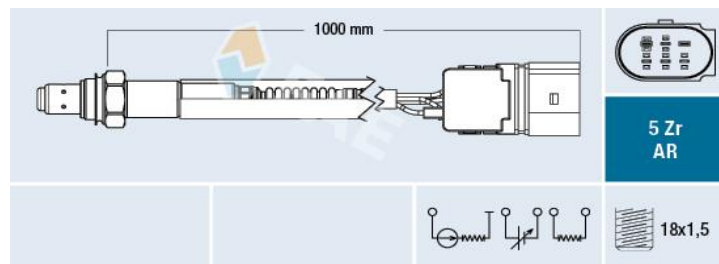

Ref. FAE 75162

OUR
PASSION
DRIVES
YOUR
VEHICLE

Sonda Lambda	Oxygen sensor	Sonde lambda	Lambdasonde

OEM	Ref. / Part Number
AUDI	021 906 265 AN
SEAT	021 906 265 AN
VOLKSWAGEN	021 906 265 AN
VOLKSWAGEN	06A 906 262 DG

AUDI	A3 (8L1)	1.8	AGN/APG
		92	125
		09.1996	05.2003