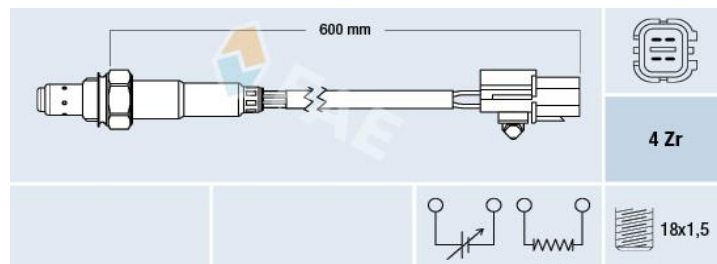

Ref. FAE 77688

OUR
PASSION
DRIVES
YOUR
VEHICLE

Sonda Lambda	Oxygen sensor	Sonde lambda	Lambdasonde

OEM	Ref. / Part Number
HYUNDAI	39210-39650
KIA	39210 39650

KIA	Carnival II (GQ)	3.5	G6CU
		143	194
		07.2002	04.2006