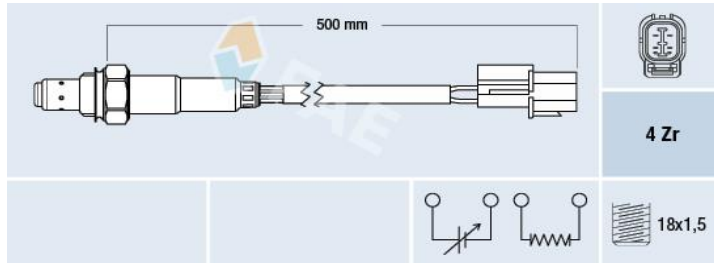

Ref. FAE 77785

OUR
PASSION
DRIVES
YOUR
VEHICLE

Sonda Lambda	Oxygen sensor	Sonde lambda	Lambdasonde

OEM	Ref. / Part Number
HONDA	36532-RJA-004

HONDA	Legend IV (KB_)	3.5 V6 4WD (KB1)	C35A8, J35A8
		217	295
		05.2006	12.2012