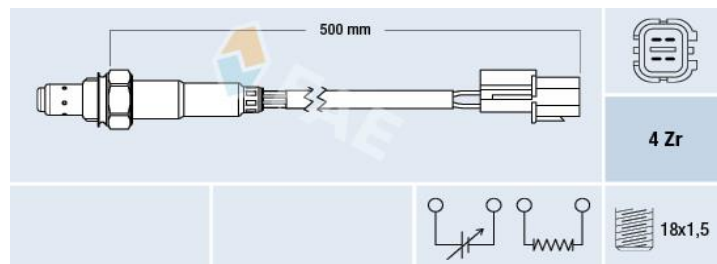

OUR
PASSION
DRIVES
YOUR
VEHICLE

Sonda Lambda	Oxygen sensor	Sonde lambda	Lambdasonde

OEM	Ref. / Part Number
HYUNDAI	39210-36700
KIA	39210 36700

HYUNDAI	Santamo	2.0 16V	G4JP	102	139	05.1999	12.2002	
HYUNDAI	Santamo	2.0 16V 4x4	G4CP	102	139	05.1999	12.2002	
KIA	Joice	2.0	G4CP	88	120	09.2001		
KIA	Joice	2.0	G4CP	102	139	02.2000